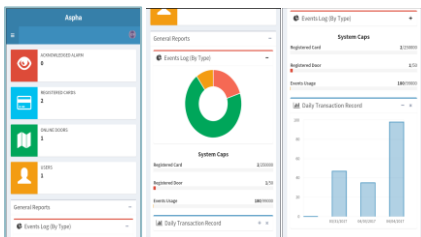

A S P H A

A c c e s s C o n t r o l

Security System

APERA PACIFIC INDONESIA

HID Based Access Control Software

Software Overview

Aspha Software

A Fully feature developed Web Based Access Control software by “Apera Pacific Indonesia” exclusively made for HID™

“Interactive Web-Based Software, With Thousands of Possibilities.”

Systems Highlight

Aspha is designated to be a flexible yet reliable access control software that can run cross platform with capability on adding a features by demands/requests:

- Controller Independent
- Fresh and interactive Dashboard view
- Web Based application (Multi-Platform)
- On demand feature (Add On)
- Interactive UI
- Exclusively HID™

Mobile Supported

- Mobile Platform View
- Monitoring On-the-Go
- Mobile Control

Configuration

- Simple Direct Hardware Access
- Initial configuration

Log & Reporting

- Excel Export
- Real time Events
- Translated Events Report
- Multiple Output Format