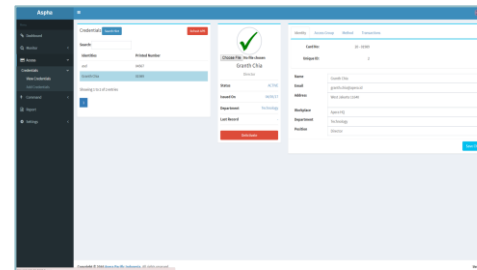

- Controller Independent
- Fresh and interactive Dashboard view
- Web Based application (Multi-Platform)
- On demand feature (Add On)
- Interactive UI
- Exclusively HID™

Mobile Supported

- Mobile Platform View
- Monitoring On-the-Go
- Mobile Control

Key Features

Advance Monitoring

- User, Door and Events
- Friendly Dashboard UI
- Events Records
- Transactions Behavior

Access Management

- 250.000 Credentials
- Add Multiple Card
- Advance Search Filter
- Temporary Access

Configuration

- Simple Direct Hardware Access
- Initial configuration

Log & Reporting

- Excel Export
- Real time Events
- Translated Events Report
- Multiple Output Format