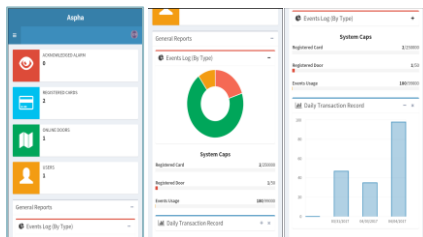

A S P H A

A c c e s s C o n t r o l

Security System

APERA PACIFIC INDONESIA

HID Based Access Control Software

Software Overview

Aspha Software

A Fully feature developed Web Based Access Control software by “Apera Pacific Indonesia” exclusively made for HID™

“Interactive Web-Based Software, With Thousands of Possibilities.”

Systems Highlight

Aspha is designated to be a flexible yet reliable access control software that can run cross platform with capability on adding a features by demands/requests:

- Controller Independent
- Fresh and interactive Dashboard view
- Web Based application (Multi-Platform)
- On demand feature (Add On)
- Interactive UI
- Exclusively HID™

Mobile Supported

- Mobile Platform View
- Monitoring On-the-Go
- Mobile Control

Configuration

- Simple Direct Hardware Access
- Initial configuration

Log & Reporting

- Excel Export
- Real time Events
- Translated Events Report
- Multiple Output Format