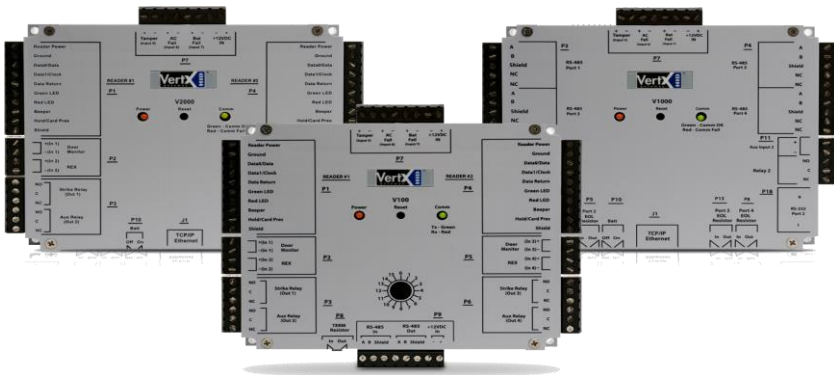

Who we are

Apera is IT Company that provides solutions to fulfill your IT needs. From small to huge business you have, Apera got your back.

ASPHA™ Access Control Software is a fully features access control system software that capable to integrate with HID™ Access Control Hardware, Card Access system, Event Alarm Monitoring, Time Attendance, Positions Monitoring, and Schedules Management.

- Exclusively made for HID™ system
- Web based system
- One Platform – Run Anywhere
- Customizable
- On Demand Features

Contact Us

Phone: +62878-0878-7978

Email: solution@apera.id / admin@apera.id

Web: www.apera.id

A S P H A

A c c e s s C o n t r o l

Security System